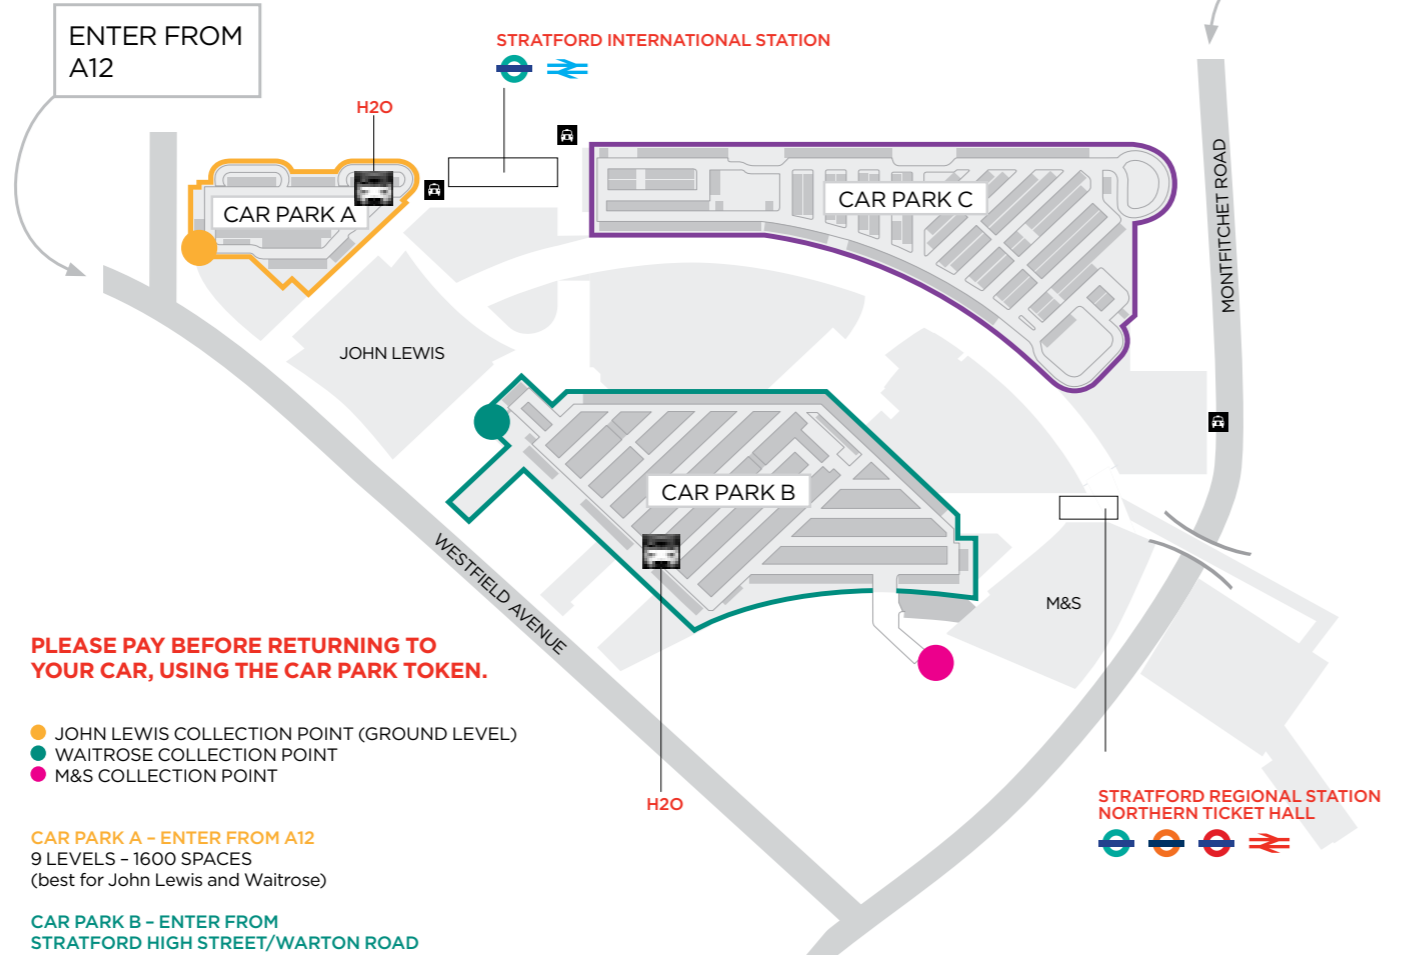

Turn your purchases into rewards

all over Westfield with American Express®

American Express Payment Services Limited. Registered Office: Belgrave House, 76 Buckingham Palace Road, London SW1W 9AX. Registered in England and Wales with Number 06301718. American Express Payment Services Limited is authorised in the United Kingdom by the Financial Conduct Authority under the Payment Services Regulations 2009 (reference number 484347) for provision of payment services.

CAR PARK MAP

YOUR CHIP COIN WILL IDENTIFY WHICH COLOUR CAR PARK YOU HAVE PARKED IN.