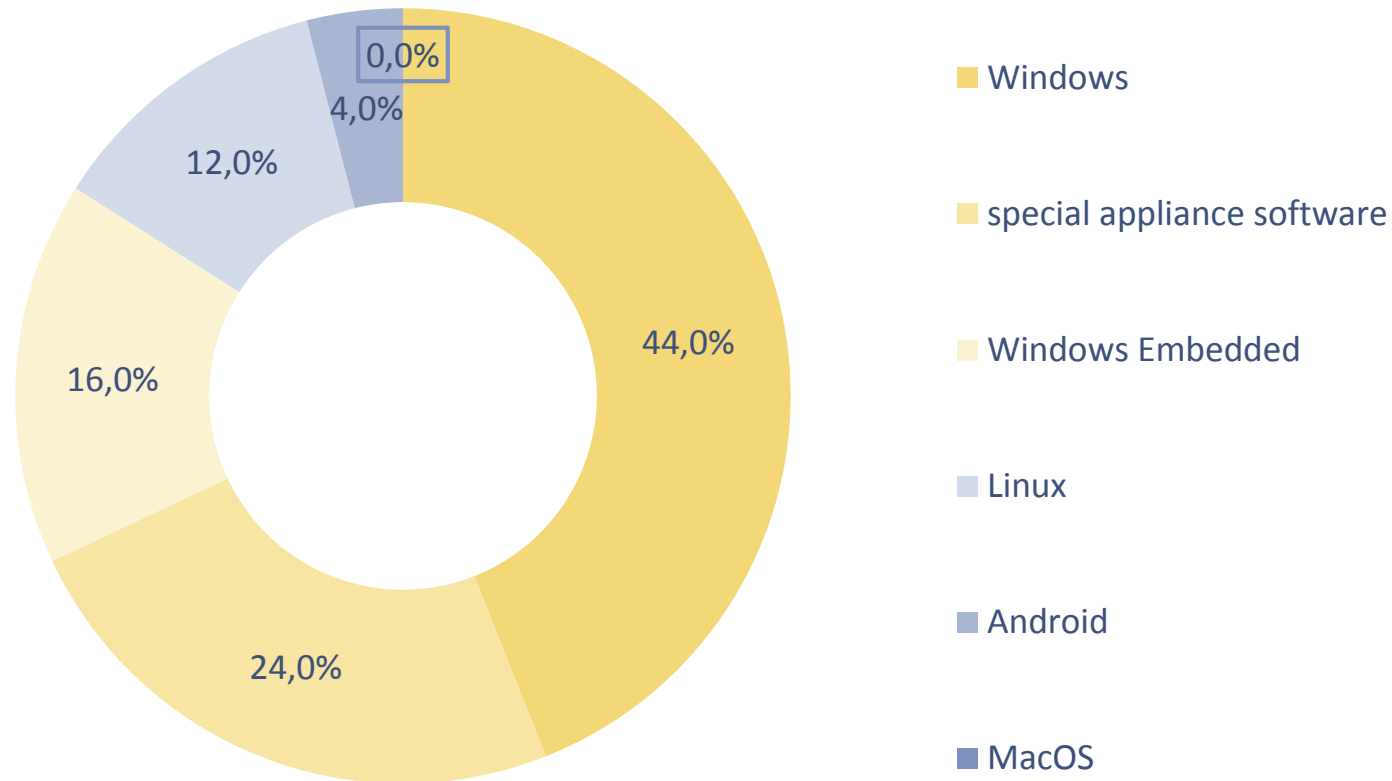

The Windows universe dominates DS operating systems

Question: Which operating system was primarily implemented in Digital Signage projects in 2012?

Fig. 5: DBCI Italia 1-2013 "Operating system", n=26 © invidis consulting. 2013